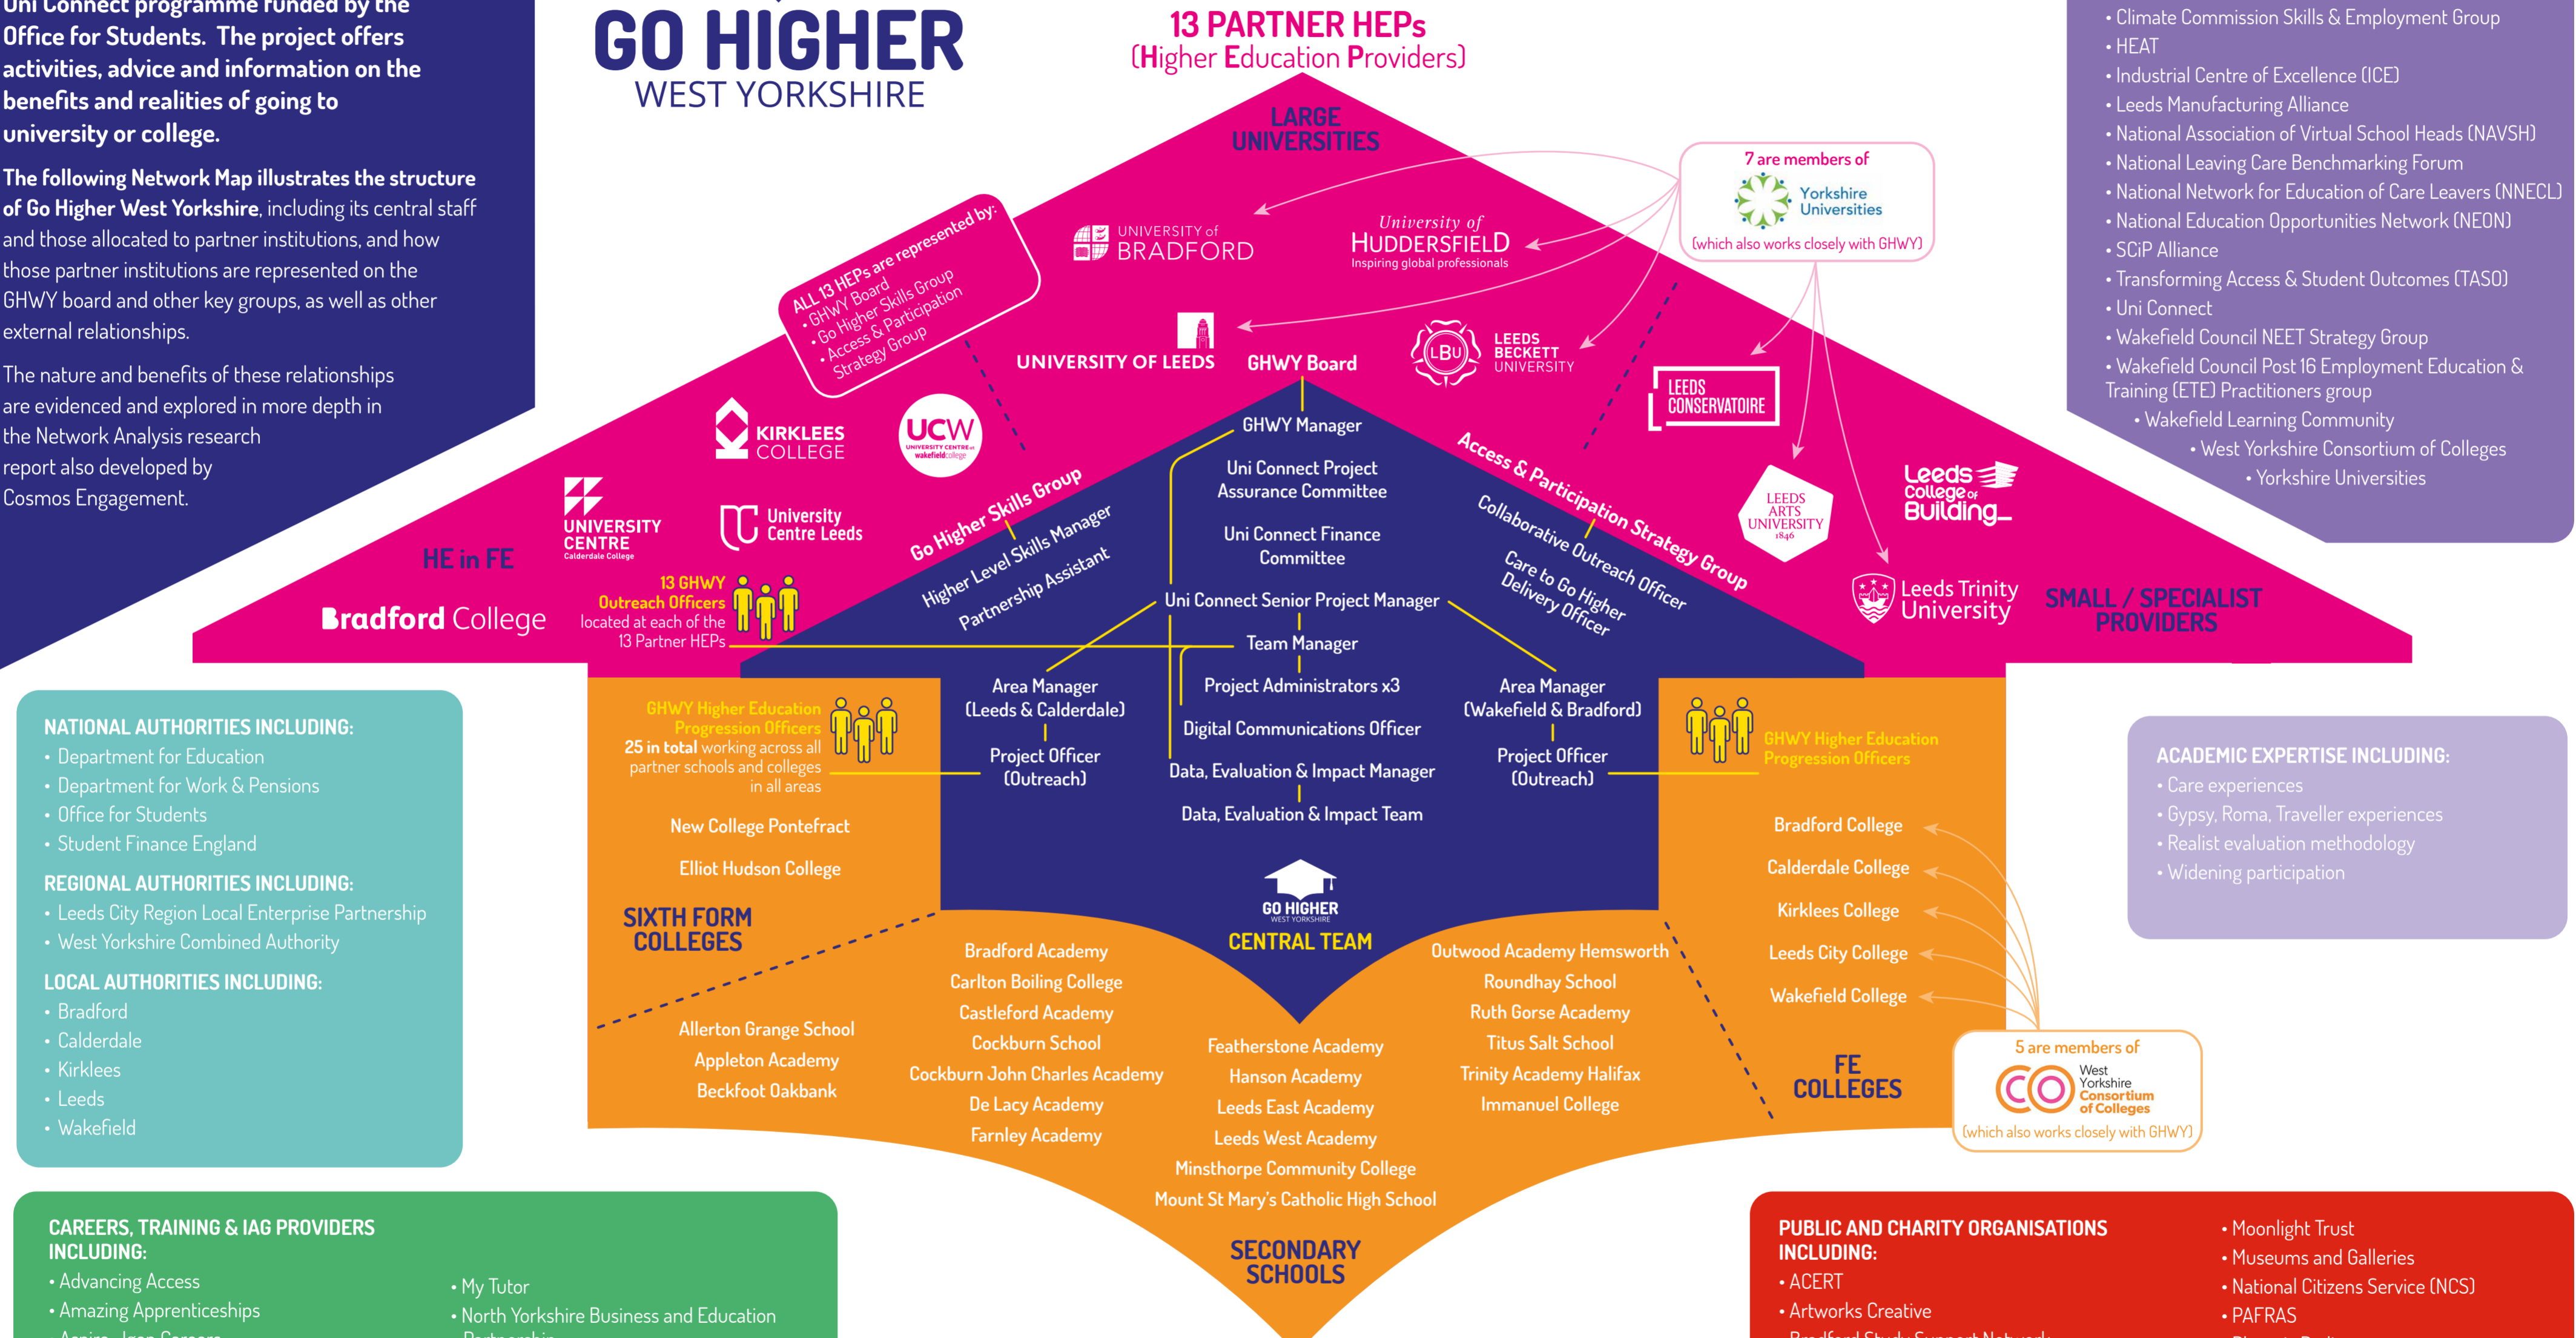

Go Higher West Yorkshire is a consortium of HE providers in our local area, working together to reduce inequality in higher education access, success and progression.

Go Higher West Yorkshire is part of the Uni Connect programme funded by the Office for Students. The project offers activities, advice and information on the benefits and realities of going to university or college.

The following Network Map illustrates the structure of Go Higher West Yorkshire, including its central staff and those allocated to partner institutions, and how those partner institutions are represented on the GHWY board and other key groups, as well as other external relationships.

- WIDER SECTOR AND NETWORKS INCLUDING:**
- Bradford Opportunity Area
 - CFE Research
 - Climate Commission Skills & Employment Group
 - HEAT
 - Industrial Centre of Excellence (ICE)
 - Leeds Manufacturing Alliance
 - National Association of Virtual School Heads (NAVSH)
 - National Leaving Care Benchmarking Forum
 - National Network for Education of Care Leavers (NNECL)
 - National Education Opportunities Network (NEON)
 - SCIP Alliance
 - Transforming Access & Student Outcomes (TASO)
 - Uni Connect
 - Wakefield Council NEET Strategy Group
 - Wakefield Council Post 16 Employment Education & Training (ETE) Practitioners group
 - Wakefield Learning Community
 - West Yorkshire Consortium of Colleges
 - Yorkshire Universities